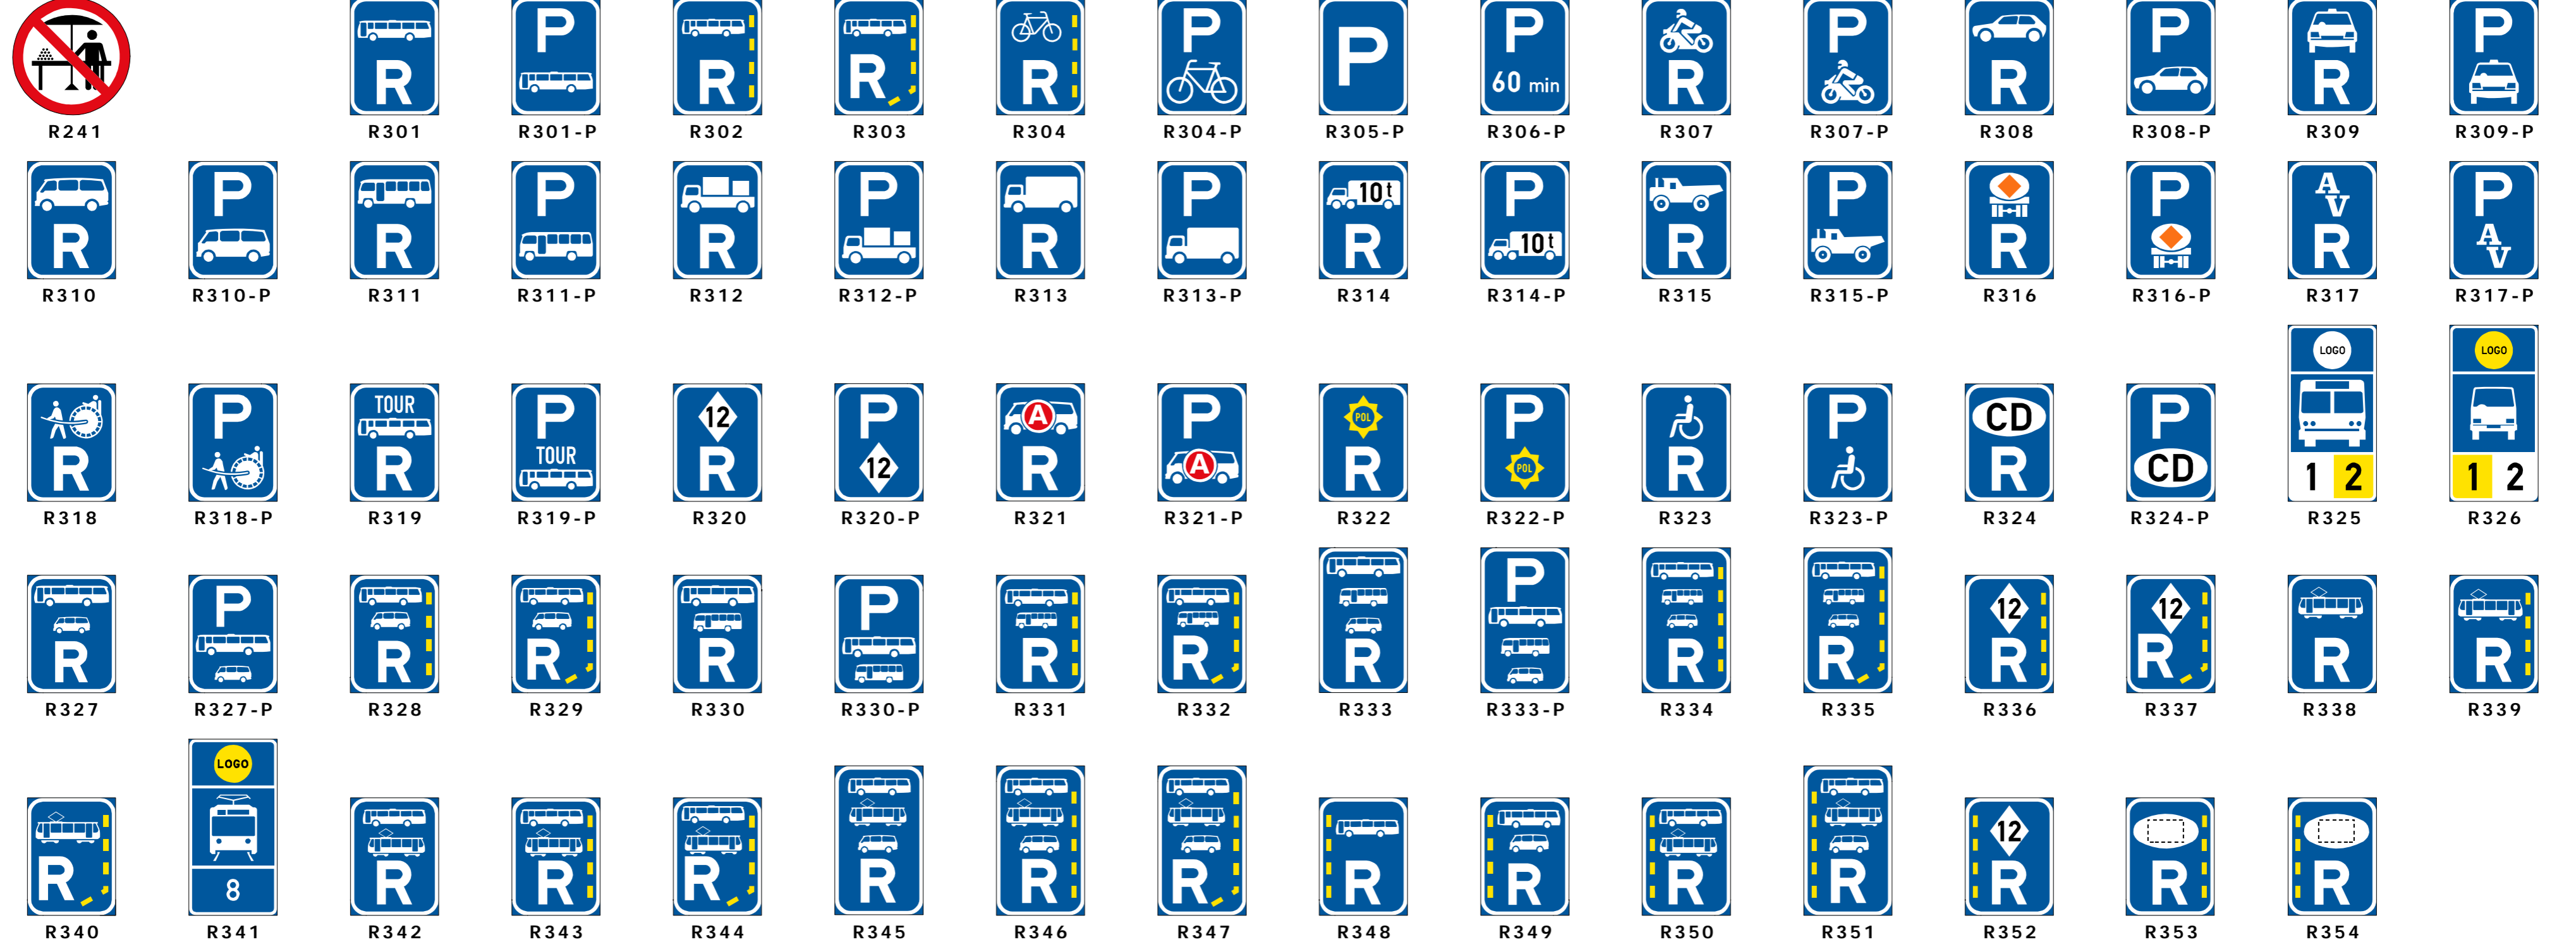

REGULATORY SIGNS

Control signs

Command signs

Prohibition signs

Reservation signs

Comprehensive signs

Selective Restriction signs - Time

Selective Restriction signs - Time

Selective Restriction signs - Action

Selective Restriction signs - Text Message

Selective Restriction signs - Symbol Message

De-Restriction signs

De-Restriction signs - Typical examples

SIGNALS