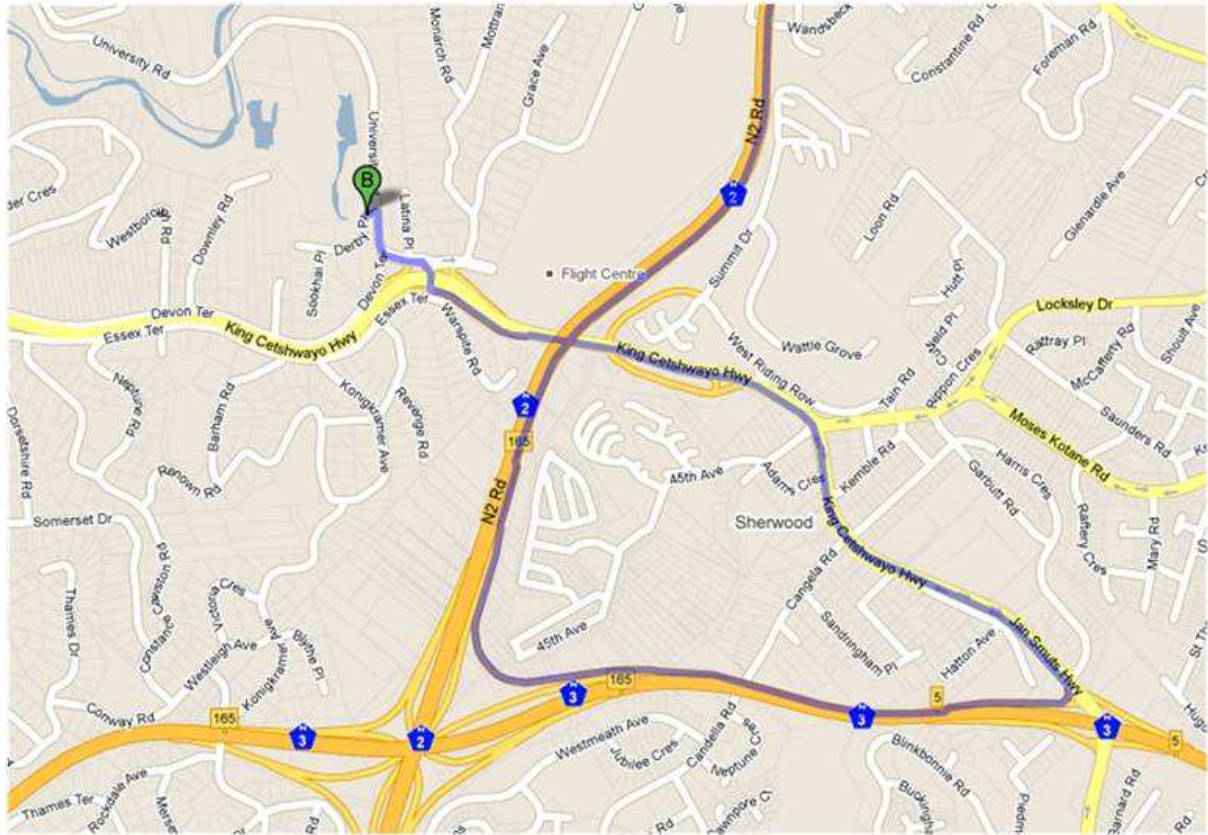

DIRECTIONS TO IMESA HOUSE

2 Derby Place, Westville, KwaZulu-Natal:

GPS Coordinates

29°49'38"S , 30°57'21"E or 29°49.646'S , 30°57.361'E or 29.827438°S , 30.956023°E

From King Shaka Airport, La Mercy to IMESA House (approx. 37km):

1. Follow signs from airport to the N2 (South) towards Durban/Pietermaritzburg (R4.00 required at toll booth).
2. Travel approx. 28 km on the N2 to the EB Cloete interchange (Exit 165) for the N3. On the off-ramp, stay in left-hand lane to merge onto the N3 travelling towards Durban CBD.
3. Take the next exit (Exit 5) for M13/Jan Smuts Highway and keep left to merge onto the M13 travelling to Sherwood.
4. Follow the M13 (King Cetshwayo Highway) to Exit 7 for University Road/Essex Terrace (also Westwood Mall). On the off-ramp, stay in the middle lane as you reach the traffic lights.
5. Turn right under the M13 and then immediately left into University Road. Keep left and follow the road round a bend and into Derby Downs Office Park (Derby Place).
6. As you turn in you will see the IMESA logo on the building in front of you. Turn right into the parking area by the security gatehouse.